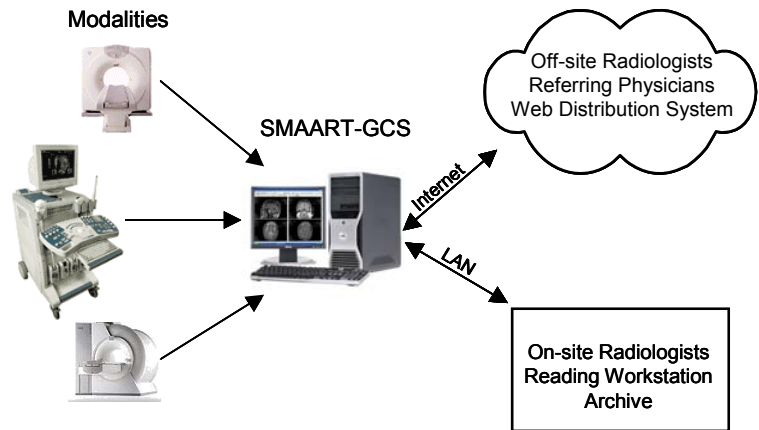

## INTRODUCTION

The SMAART-GCS is the first step in implementing a filmless environment. When connected to your LAN or the Internet, it provides a complete software and hardware solution for sending, receiving and viewing DICOM images.

The GCS is a third-generation DICOM communication system and tech workstation for your imaging center. It provides communication between your modalities and the locations where the images are needed. The GCS also performs the functions of an enhanced teleradiology system.

### Tech Workstation

- Review and manipulate data received from DICOM modalities
- 3D/volume, 3D/MIP and MPR functions
- Simultaneous multiple study examinations and cross referencing
- Pan & zoom, window levels, measurement and cine functions
- Synchronized stacking and annotation
- Mouse thumbwheel scroll for slice-by-slice viewing
- Supports DICOM send, receive, query and print
- Create CDs with a viewer
- Displays single or multiple slice images
- Prints to any supported local and/or network paper printer
- 17" high-resolution color flat panel display
- Standard component of a SMAART PACS solution

### Image Management

- Graphical User Interface for managing image transmissions throughout the network
- Automatically ensures successful transmissions
- Real-time transmission status
- Isolation and troubleshooting of network issues
- Start, stop and re-prioritize image transmissions