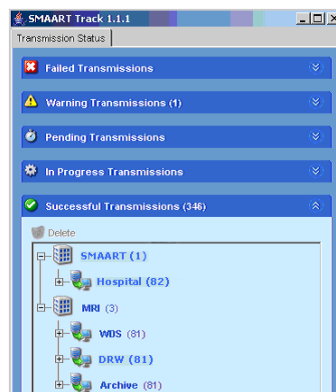

## INTRODUCTION

The SMAART-GCS is the first step in implementing a filmless environment. When connected to your LAN or the Internet, it provides a complete software and hardware solution for sending, receiving and viewing DICOM images.

The GCS is a third-generation DICOM communication system and tech workstation for your imaging center. It provides communication between your modalities and the locations where the images are needed. The GCS also performs the functions of an enhanced teleradiology system.

### Tech Workstation

- Review and manipulate data received from DICOM modalities
- 3D/volume, 3D/MIP and MPR functions
- Simultaneous multiple study examinations and cross referencing
- Pan & zoom, window levels, measurement and cine functions
- Synchronized stacking and annotation
- Mouse thumbwheel scroll for slice-by-slice viewing
- Supports DICOM send, receive, query and print
- Create CDs with a viewer
- Displays single or multiple slice images
- Prints to any supported local and/or network paper printer
- 17" high-resolution color flat panel display
- Standard component of a SMAART PACS solution

### Image Management

- Graphical User Interface for managing image transmissions throughout the network
- Automatically ensures successful transmissions
- Real-time transmission status
- Isolation and troubleshooting of network issues
- Start, stop and re-prioritize image transmissions